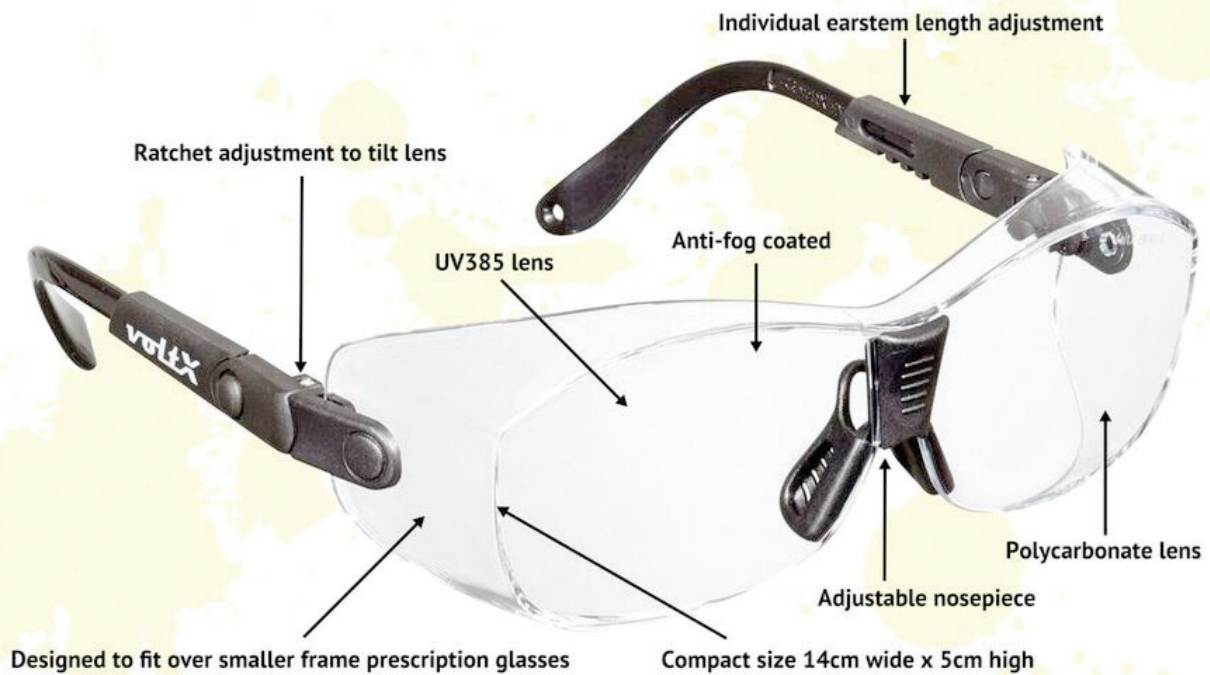

RETRO COMPACT OVERGLASSES

Available in Clear & Smoke lens options

- Compact design
- Can also be worn as regular safety glasses
- One piece moulded PC lens
- CE EN166FT Certified
- UV385 lens provide 99.9% protection against harmful UV rays
- Adjustable soft rubber nosepiece for all day comfort